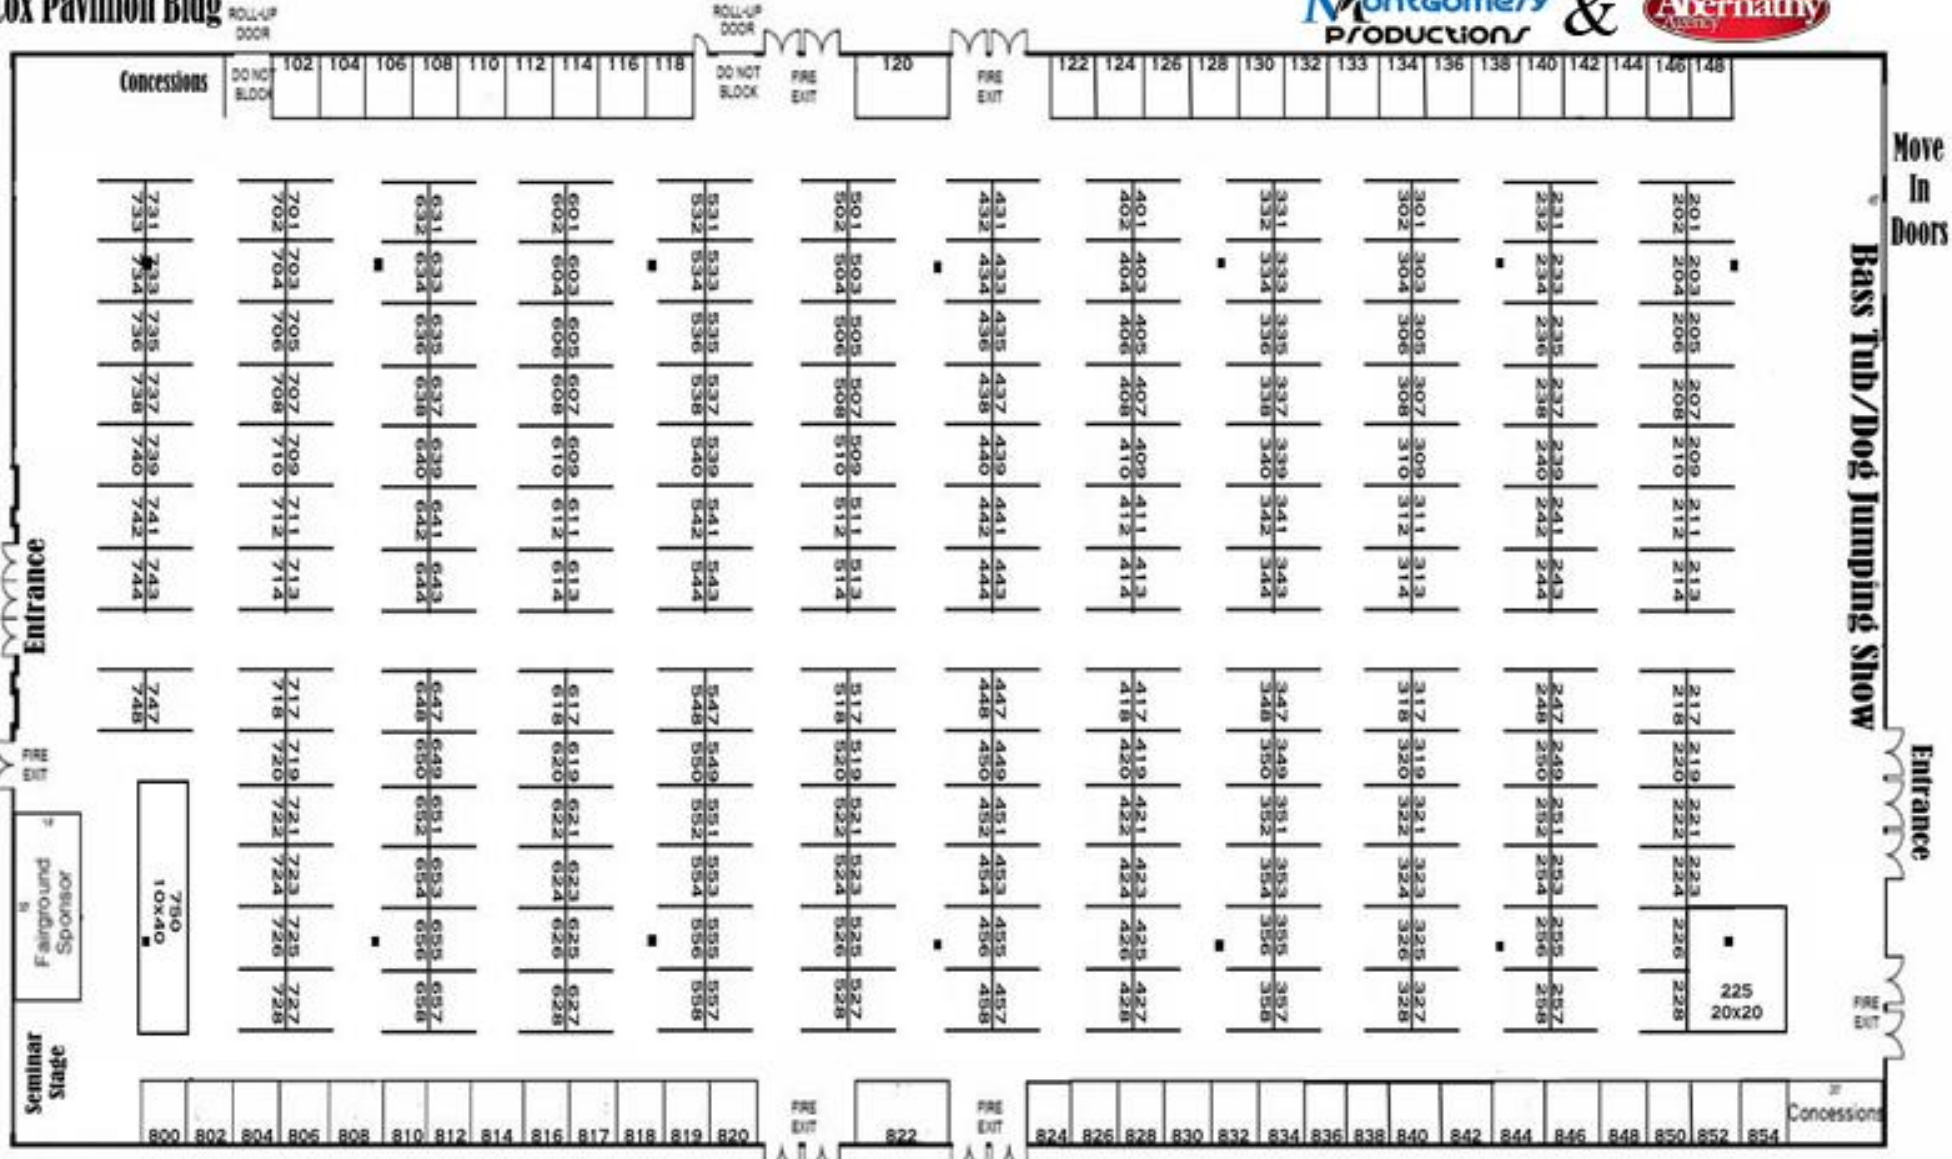

OKLAHOMA STATE PARKS

CARLTON LANDING

the OKC

BOAT, RV & TACKLE SHOW

Cox Pavillion Bldg

the **OKC** **BOAT, RV & TACKLE SHOW**

Montgomery & Abernathy PRODUCTIONS Agency

Entry

Entry

All lettered spaces are dealer spaces and all numbered spaces are 10'x10' exhibitor booths.

COX the

OKC

BOAT, RV & TACKLE SHOW

Centennial Building