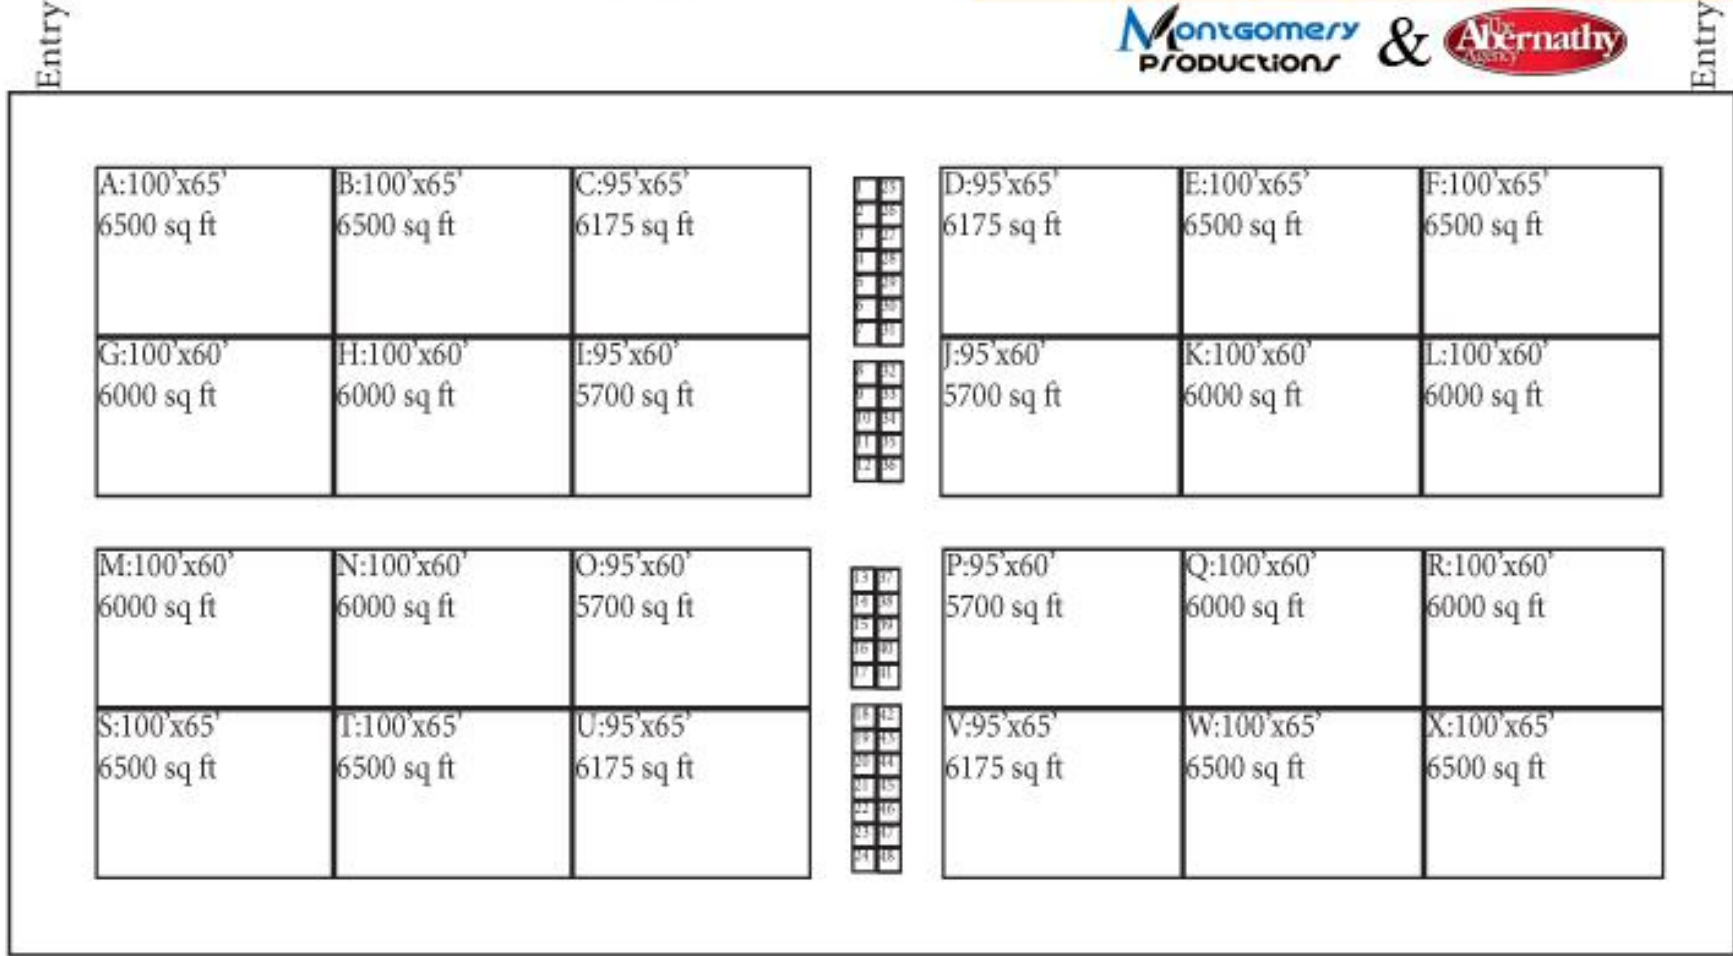

OKLAHOMA STATE PARKS

CARLTON LANDING

the OKC

BOAT, RV & TACKLE SHOW

Cox Pavillion Bldg

the **OKC** **BOAT, RV & TACKLE SHOW**

Montgomery & Abernathy PRODUCTIONS Agency

Entry

Entry

All lettered spaces are dealer spaces and all numbered spaces are 10'x10' exhibitor booths.

COX the

OKC

BOAT, RV & TACKLE SHOW

Centennial Building